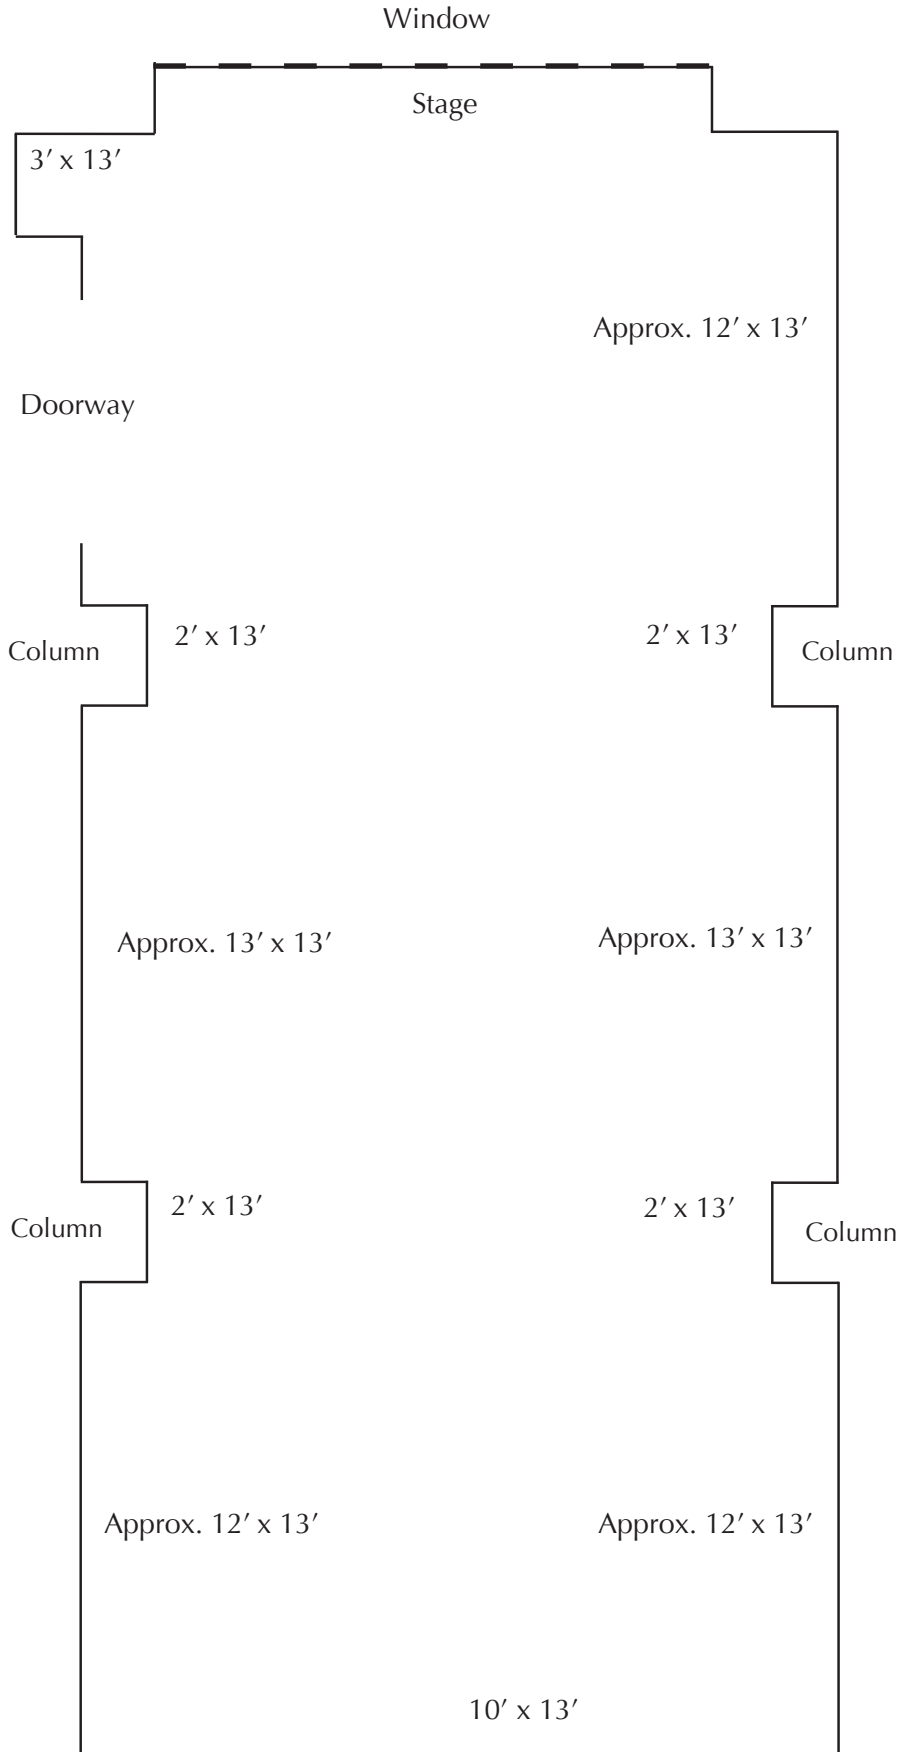

316 W. 2nd street

Federal Art Project
316 W. 2nd Street
Los Angeles, CA
90012

Cieling Height is 13', 11.5" to cross beams.